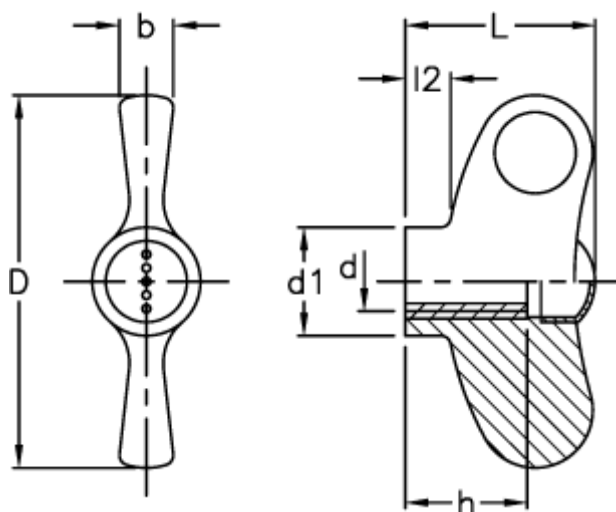

# Data Sheet

Article number: 23052232164

Description: E+G Wing nut  
EWN.48 B-M5-C4, yellow cap

## Measures

b	= 7
D	= 47
d1	= 13.5
d 6H	= M5
h	= 12
L	= 24
l2	= 5.5